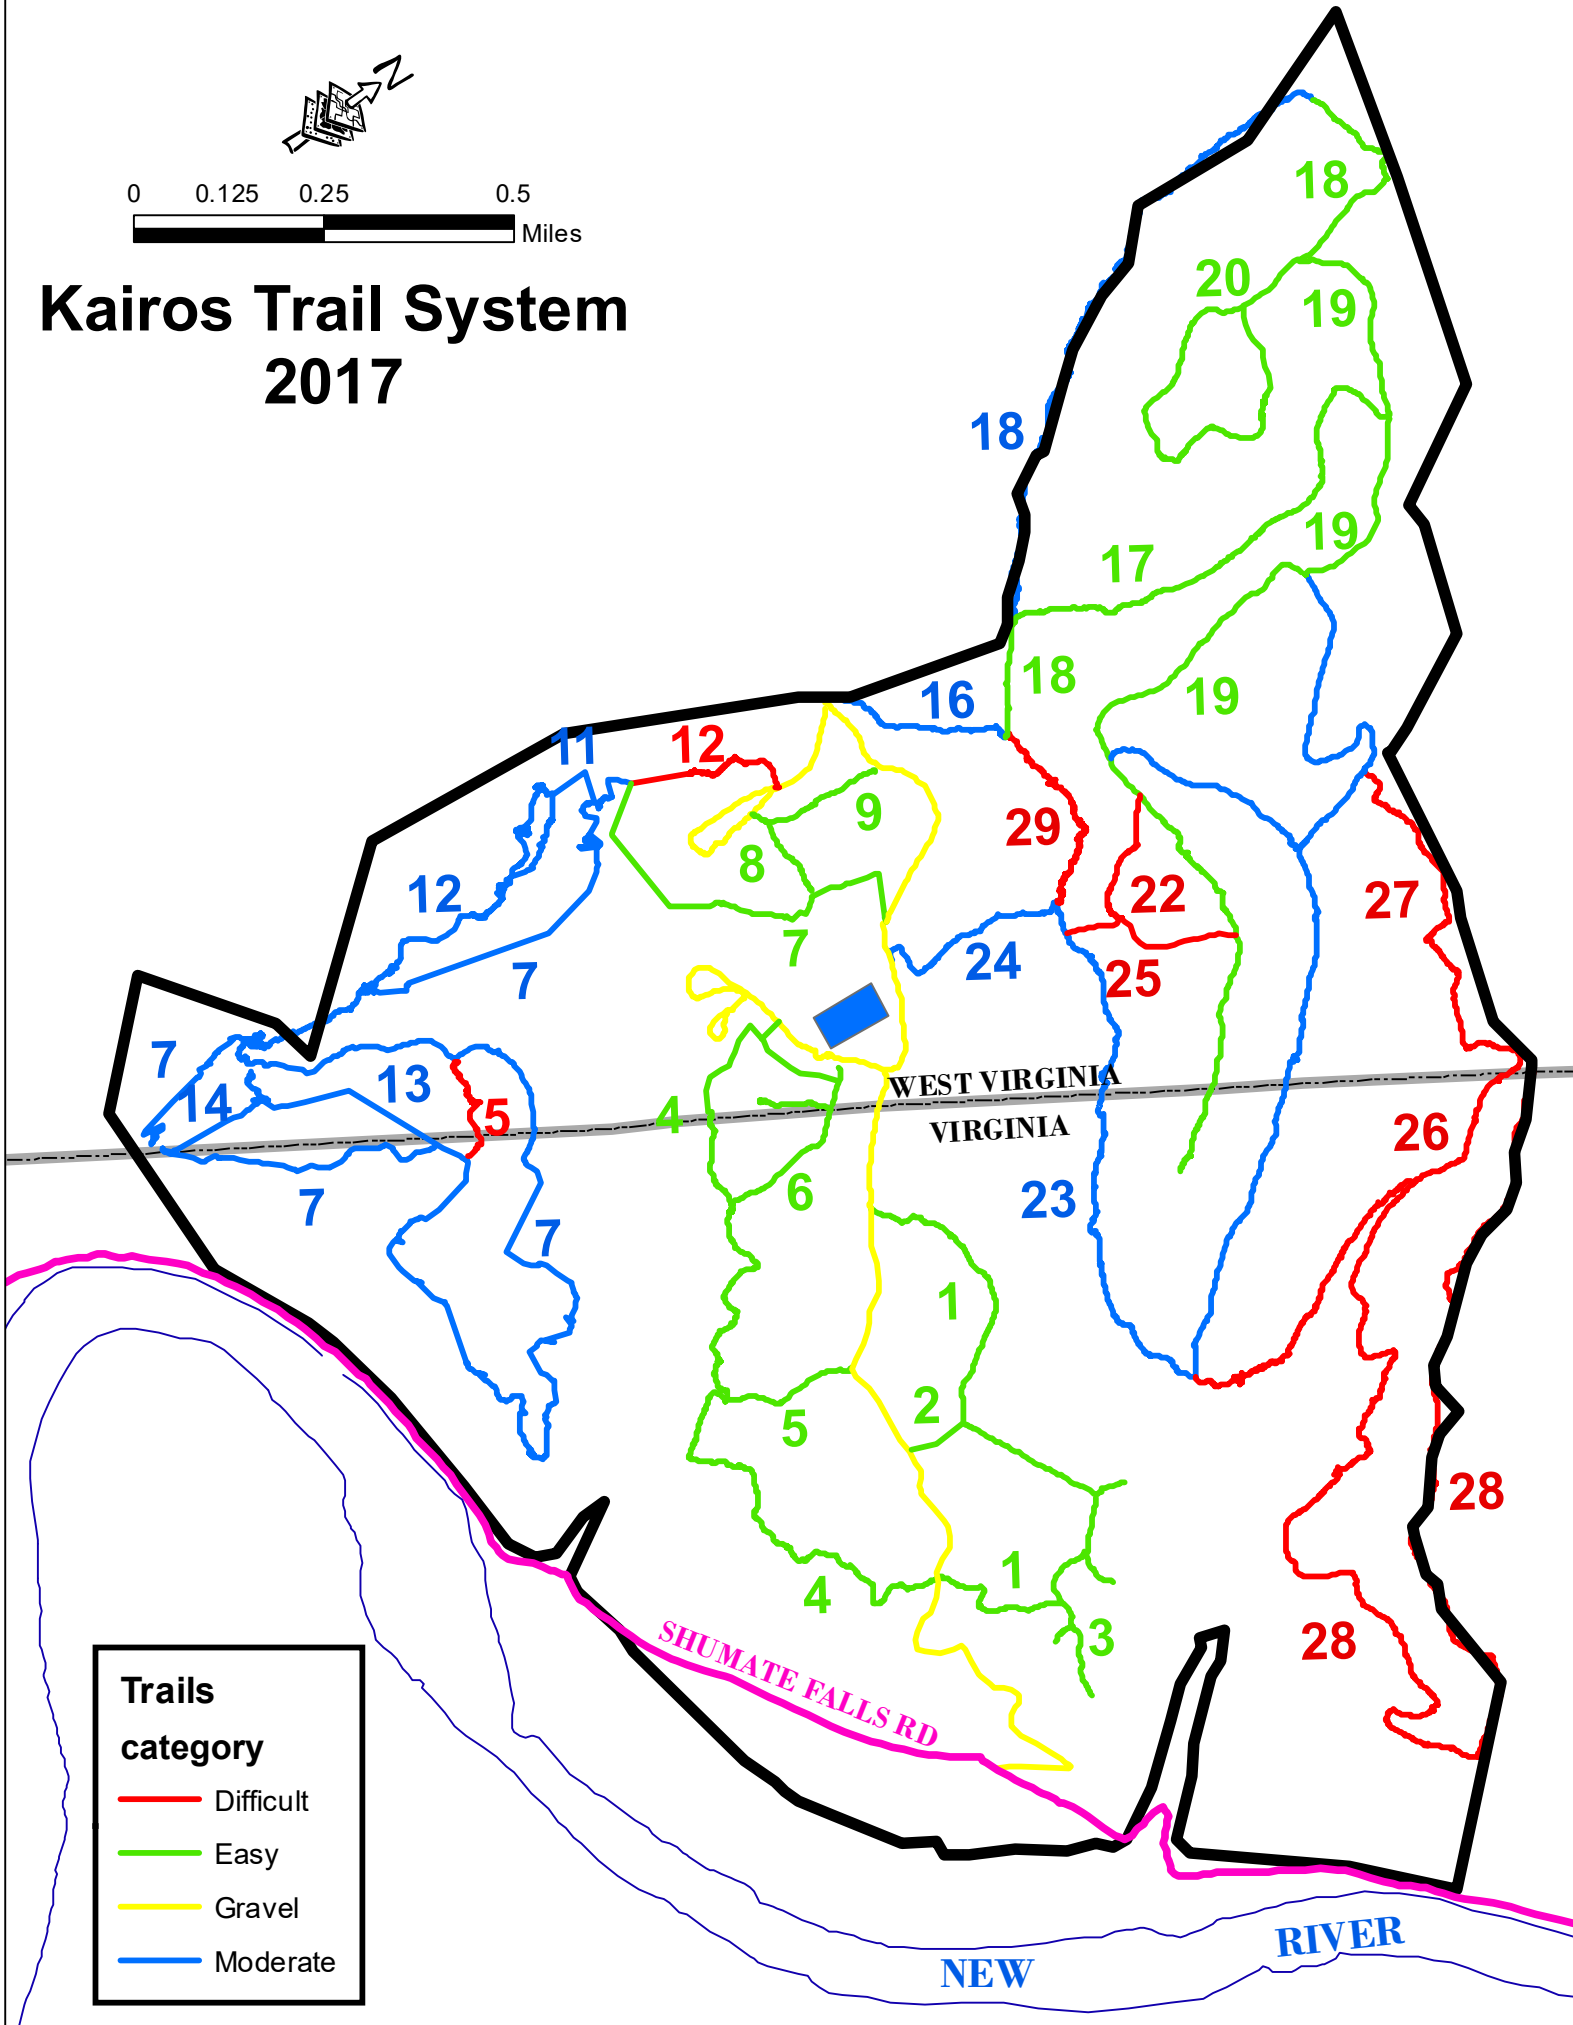

Kairos Trail System 2017

Trails category

- Difficult
- Easy
- Gravel
- Moderate