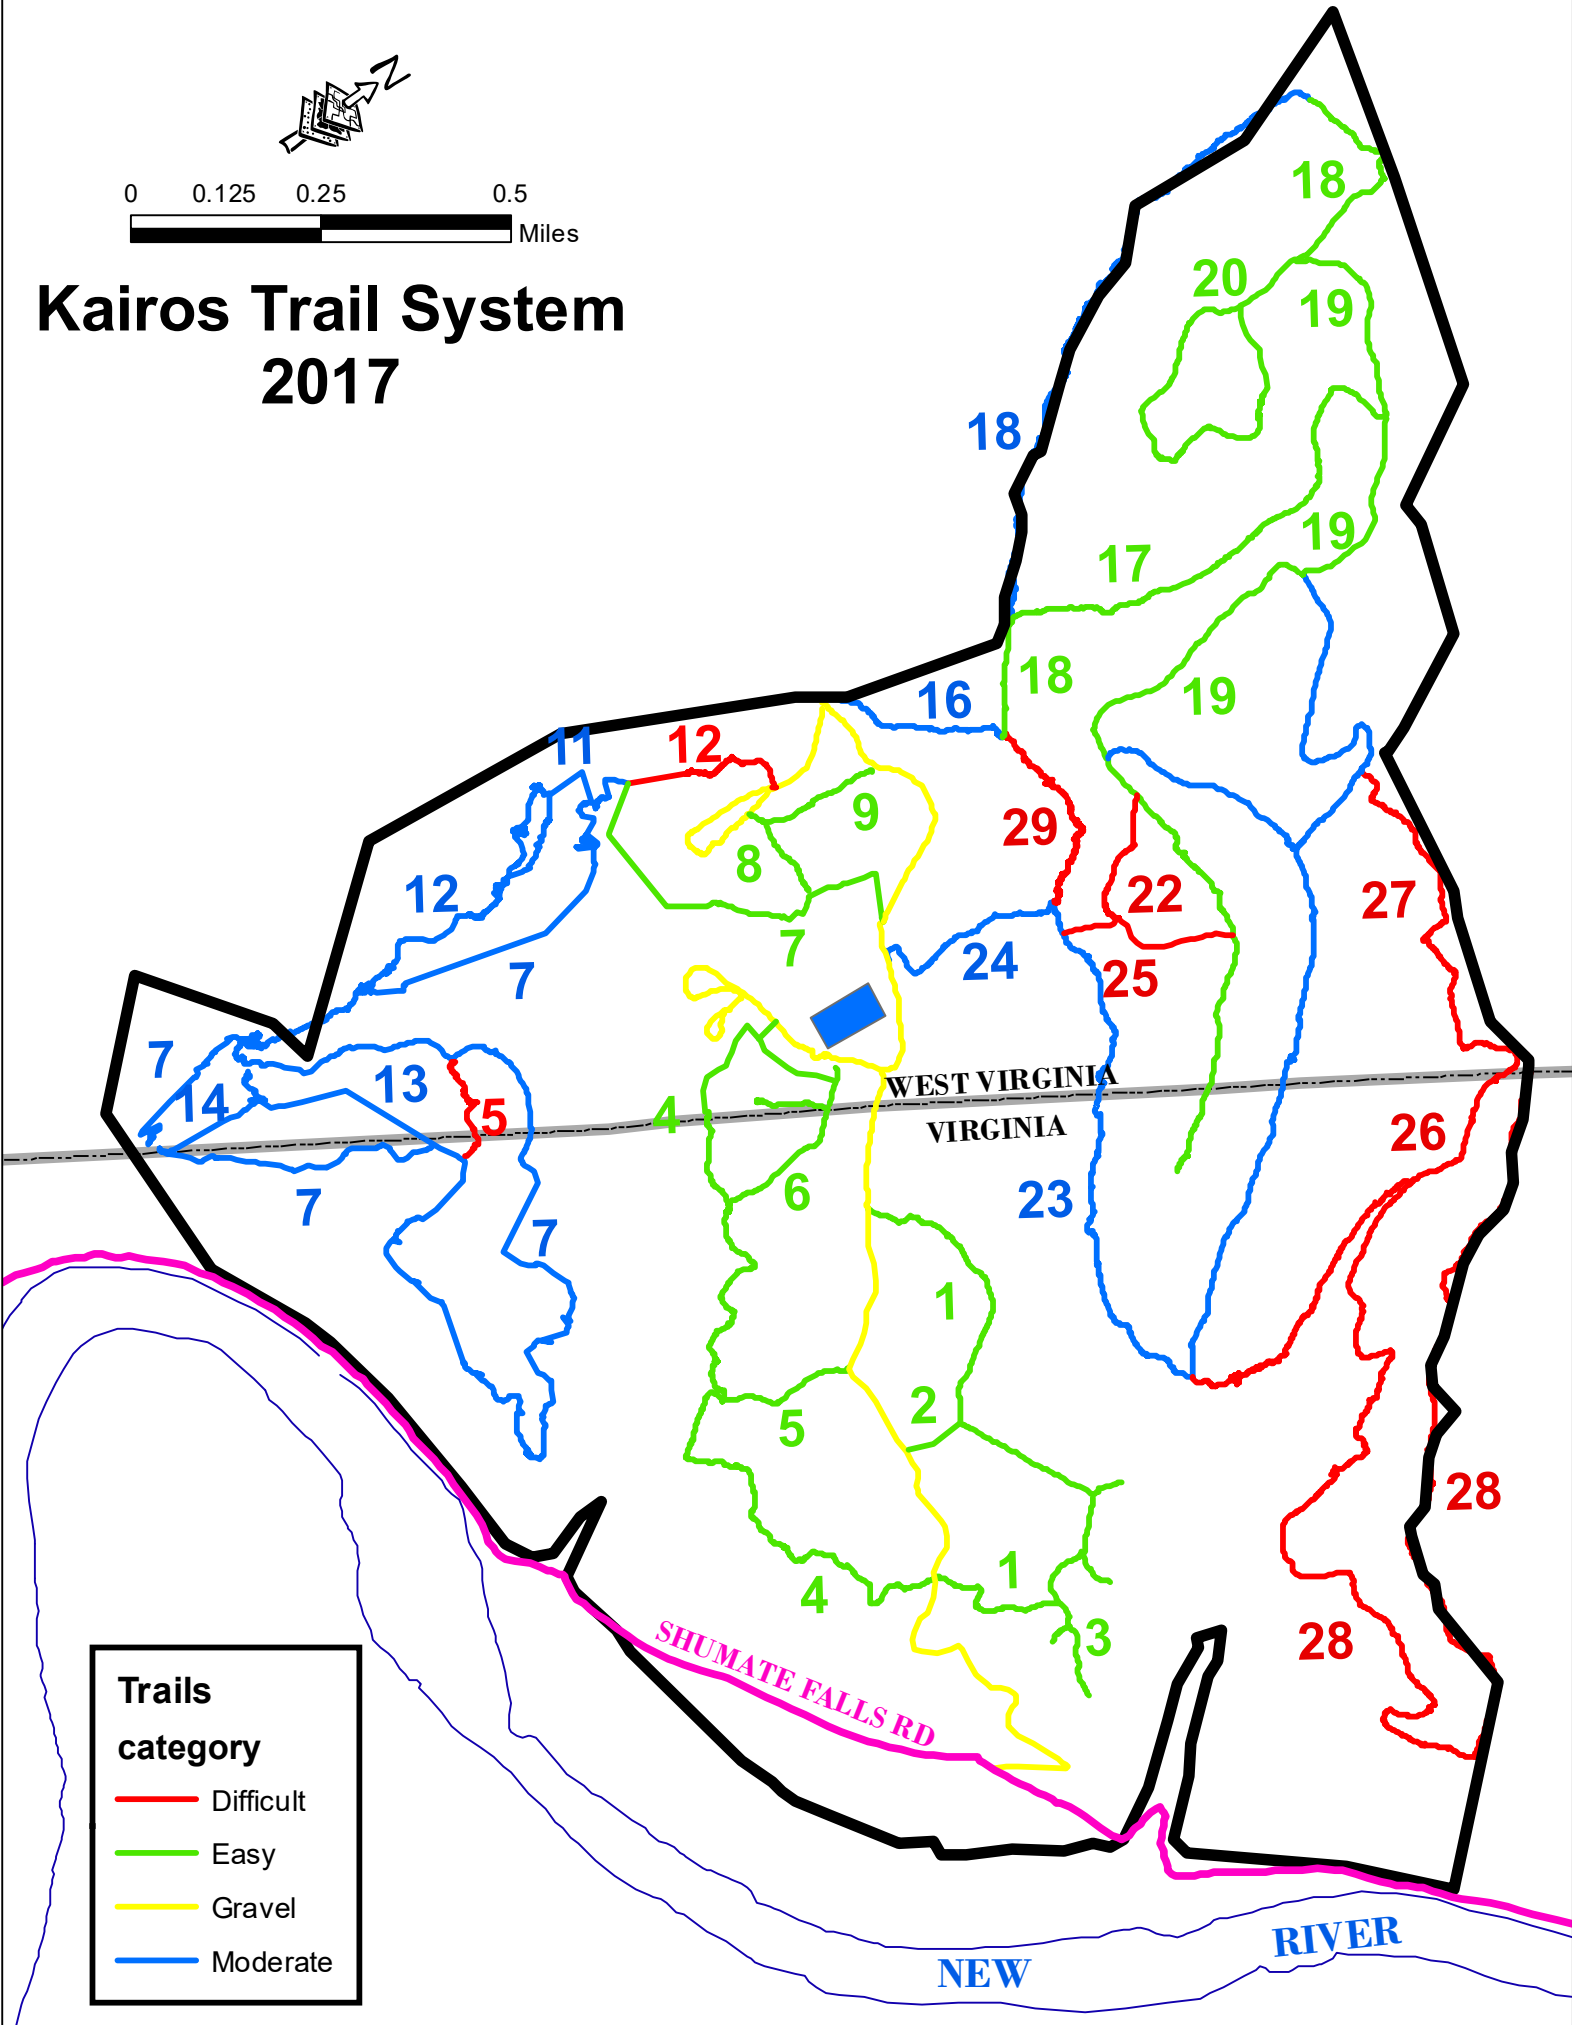

# Kairos Trail System 2017

**Trails category**

- Difficult
- Easy
- Gravel
- Moderate